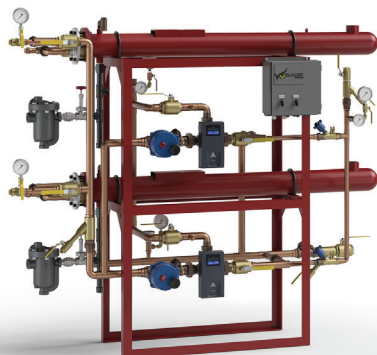

HOT WATER

Armstrong

Domestic and
Industrial Hot Water
Generation

Hot Water Generation

Pumps